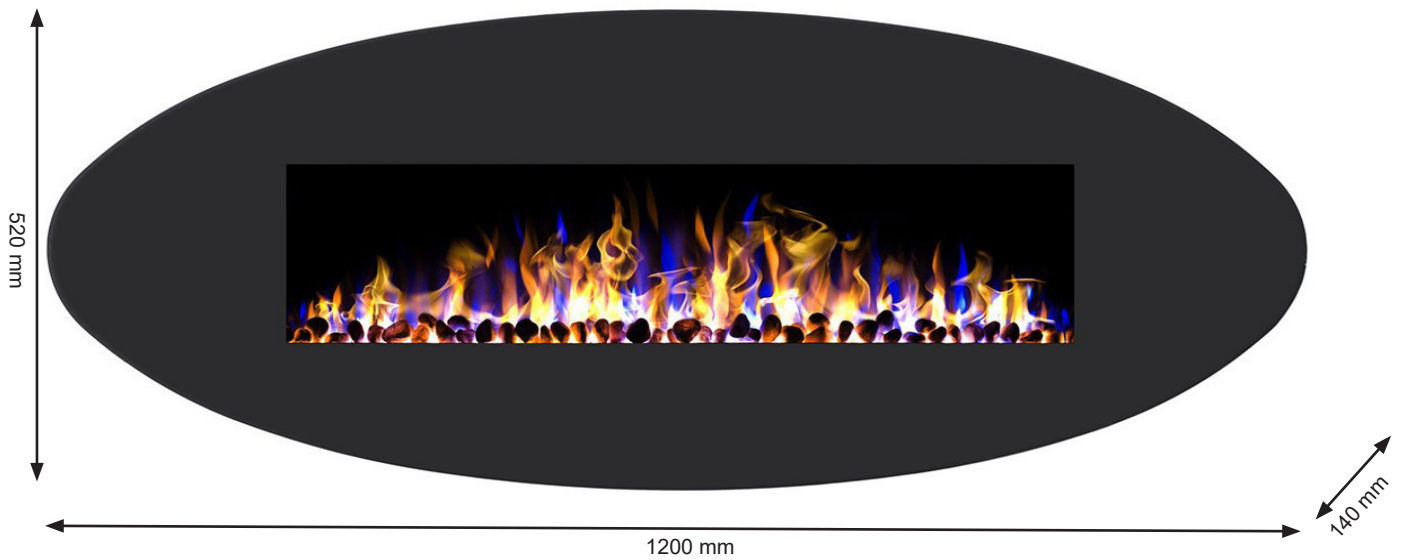

## Wall-mounted Electrical Fireplace

### TECHNICAL SPECIFICATIONS

TECHNICAL SPECIFICATIONS	
Type	Electrical Fireplace
Size	Height: 520 mm / Width: 1200 mm / Depth: 140 mm
Materials	Metal and Glass
Weight	Approx. 16 kg
Heat Output	Min. 0.75 kW - Max. 1.5 kW
Colour	Black
Fuel	Electricity