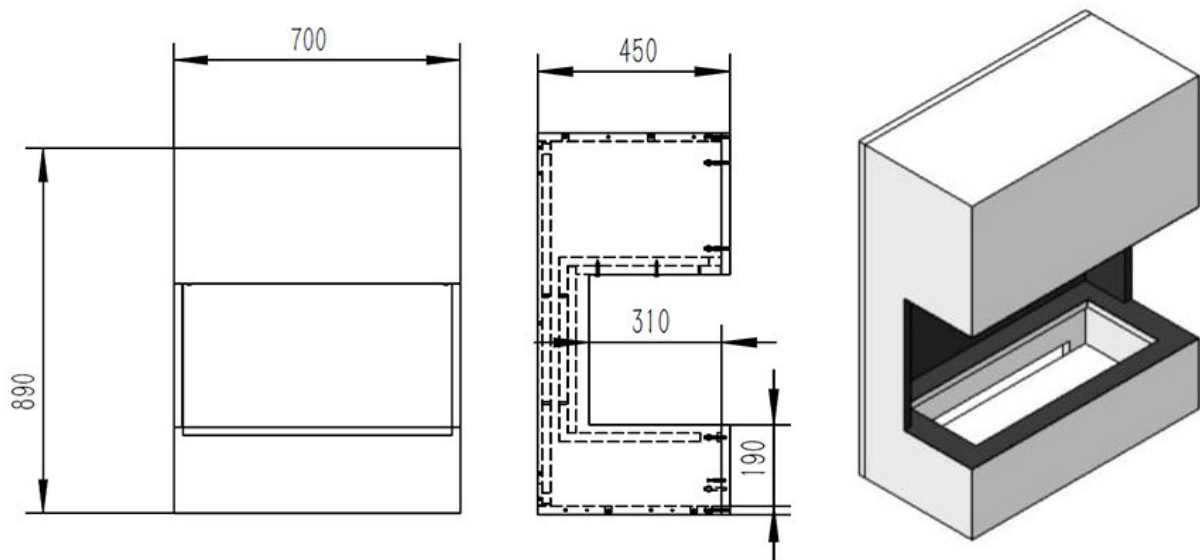

Kästner

Glow Fire

TECHNICAL SPECIFICATIONS

Type	Free Standing Opti-Myst Fireplace
Size	Height: 890 mm Width: 700 mm / Depth: 450 mm
Materials	MDF
Burner	Opti-Myst 600 Cassette
Capacity	1,3 liter
Usage	Up to 200 Watt / 8 - 12 Hours on a filling of water
Fuel	Electricity and Water
Colour	White and black
Heat Output	No heat output
Electricity	Yes - 230V (Normal socket)