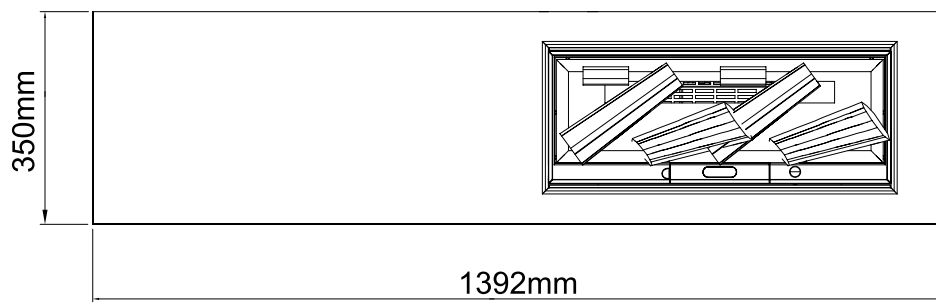

# Dimplex

CONCRETE SHELF

EU

**CONTENTS**

x 2  
560x147x5mm

x 4  
10x1mm

x 4  
15x4mm

x 3

x 7  
42x8mm

x 7  
43x5mm

x 2  
16x3.5mm

12

13

14