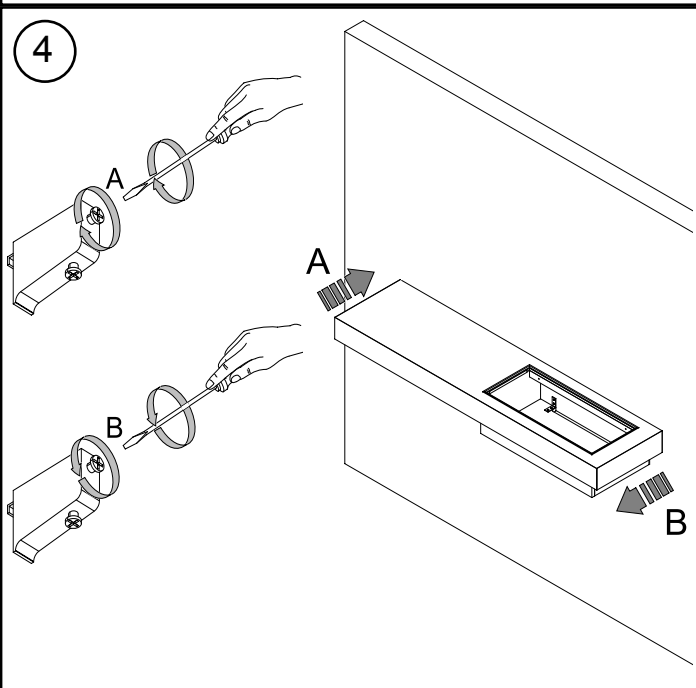

# Dimplex

CONCRETE SHELF

EU

**CONTENTS**

x 2  
560x147x5mm

x 4  
10x1mm

x 4  
15x4mm

x 3

x 7  
42x8mm

x 7  
43x5mm

x 2  
16x3.5mm

12

13

14