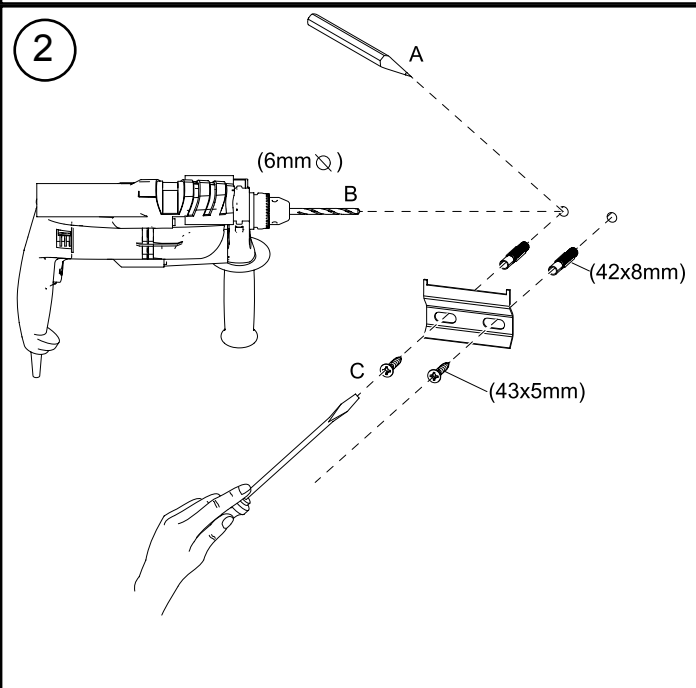

# Dimplex

CONCRETE SHELF

EU

**CONTENTS**

x 2  
560x147x5mm

x 4  
10x1mm

x 4  
15x4mm

x 3

x 7  
42x8mm

x 7  
43x5mm

x 2  
16x3.5mm

12

13

14