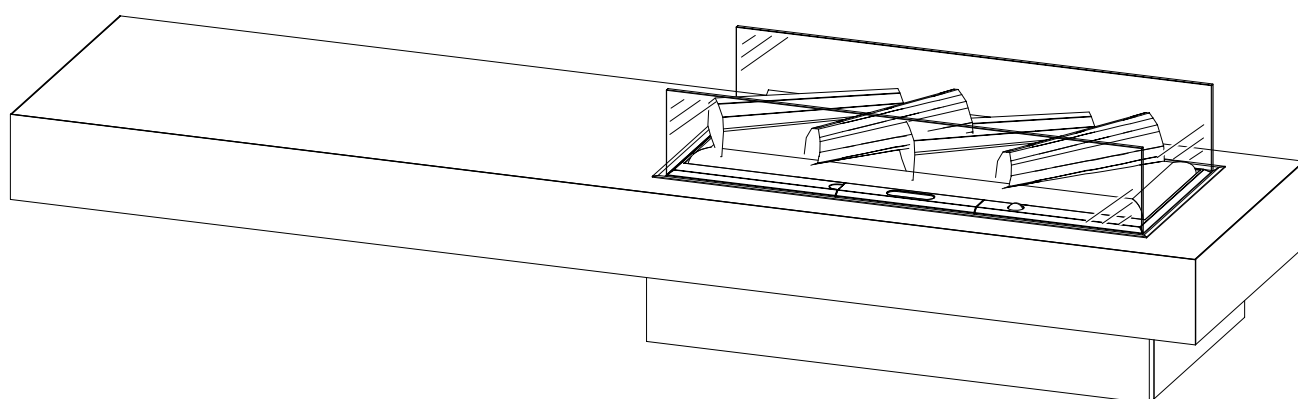

# Dimplex

CONCRETE SHELF

EU

**CONTENTS**

x 2  
560x147x5mm

x 4  
10x1mm

x 4  
15x4mm

x 3

x 7  
42x8mm

x 7  
43x5mm

x 2  
16x3.5mm

12

13

14