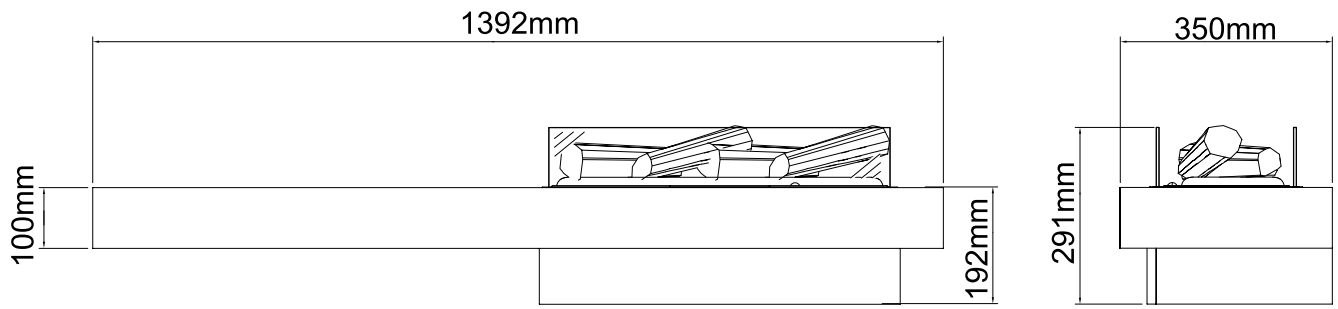

# Dimplex

CONCRETE SHELF

EU

**CONTENTS**

x 2  
560x147x5mm

x 4  
10x1mm

x 4  
15x4mm

x 3

x 7  
42x8mm

x 7  
43x5mm

x 2  
16x3.5mm

12

13

14