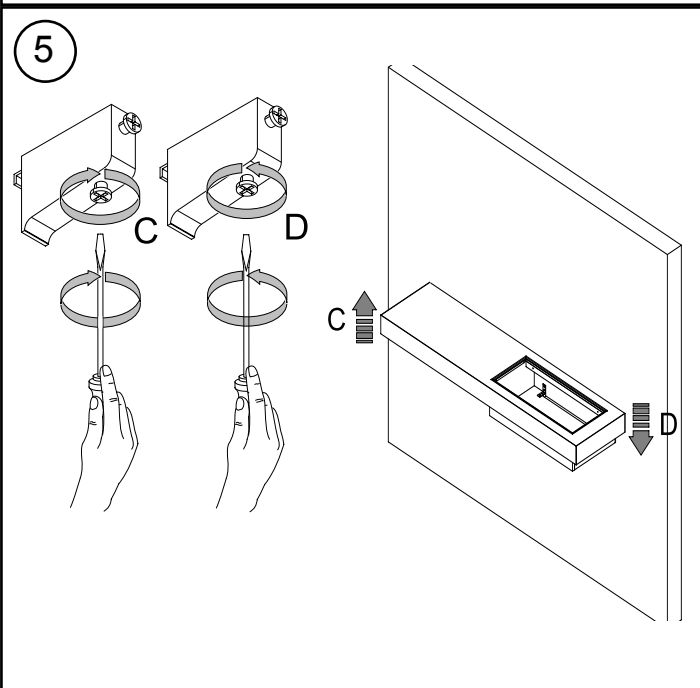

# Dimplex

CONCRETE SHELF

EU

**CONTENTS**

x 2  
560x147x5mm

x 4  
10x1mm

x 4  
15x4mm

x 3

x 7  
42x8mm

x 7  
43x5mm

x 2  
16x3.5mm

12

13

14