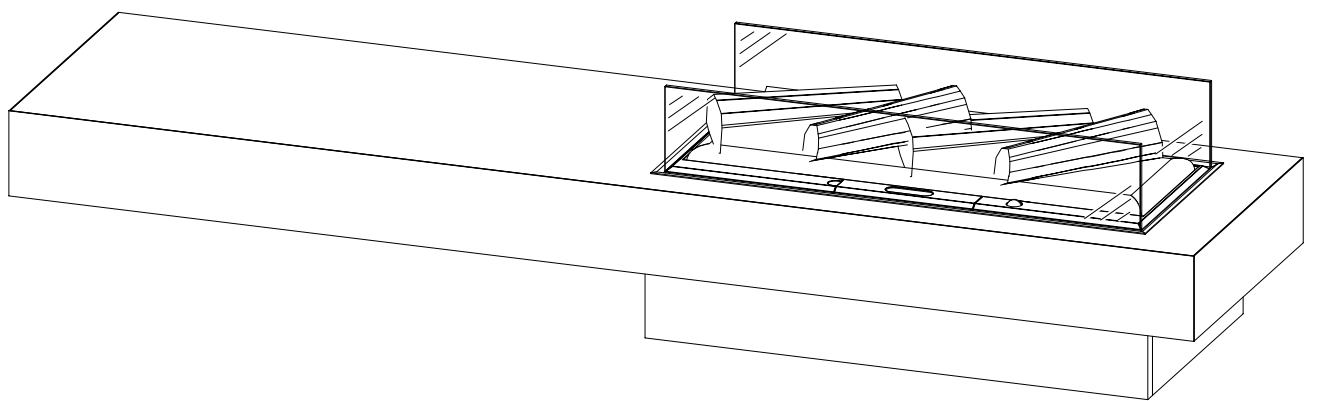

# Dimplex

CONCRETE SHELF

EU

**CONTENTS**

x 2  
560x147x5mm

x 4  
10x1mm

x 4  
15x4mm

x 3

x 7  
42x8mm

x 7  
43x5mm

x 2  
16x3.5mm

12

13

14