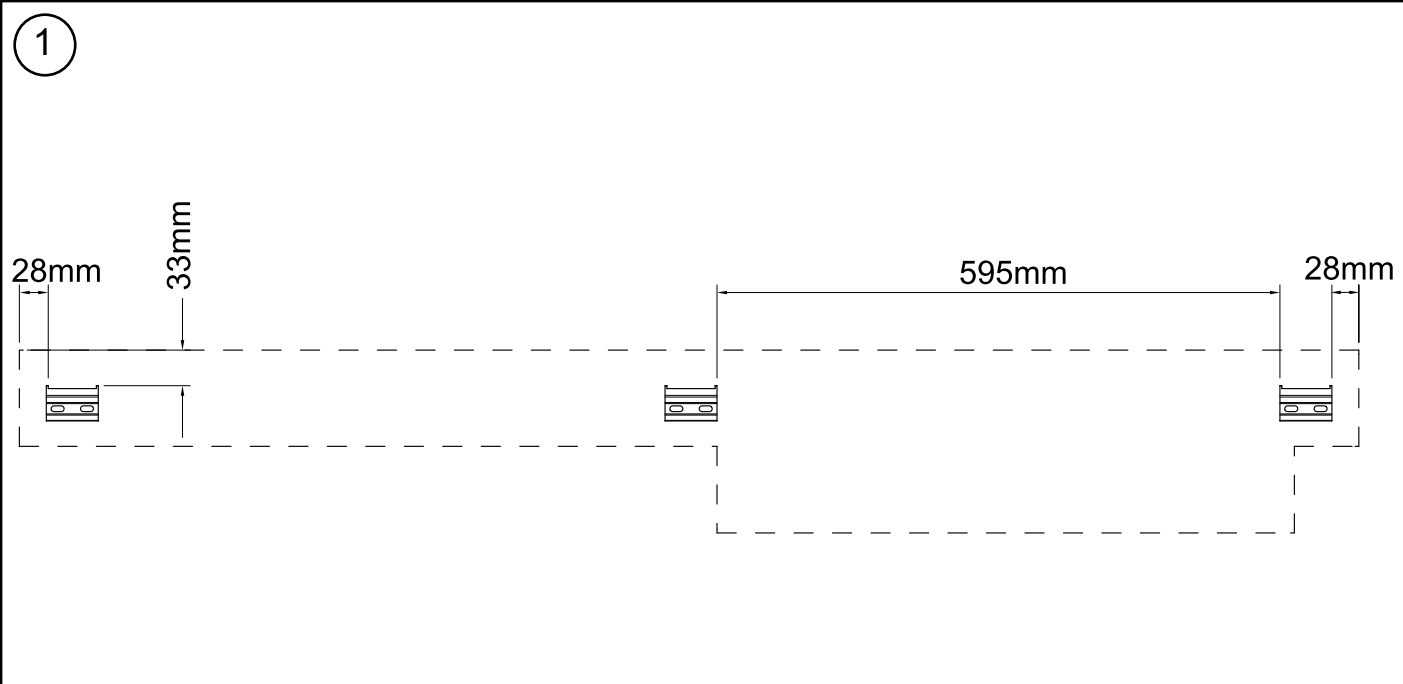

# Dimplex

CONCRETE SHELF

EU

**CONTENTS**

x 2  
560x147x5mm

x 4  
10x1mm

x 4  
15x4mm

x 3

x 7  
42x8mm

x 7  
43x5mm

x 2  
16x3.5mm

12

13

14